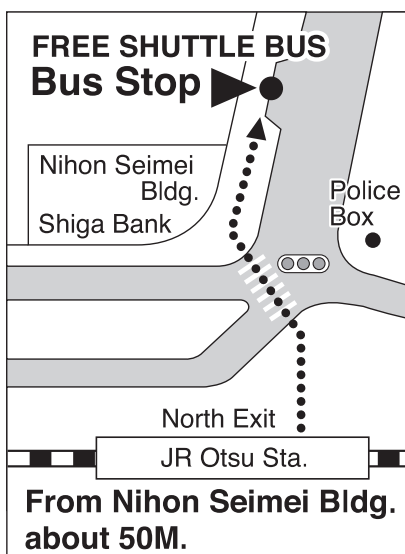

JR Otsu Sta. ↔ Lake Biwa Otsu Prince Hotel (Non stop)

FREE SHUTTLE BUS INFORMATION

Weekdays <Hotel Bus>				Saturdays · Holidays <Ohmi Bus>			
from Lake Biwa Otsu Prince Hotel		from JR Otsu Sta.		from Lake Biwa Otsu Prince Hotel		from JR Otsu Sta.	
8	15	45	30	8	*15	*45	*30
9	15	45	00 30	9	*15	*45	*00 *30
10	15	45	00 30	10	15	45	*00 30
11	15	45	00 30	11	15	45	00 30
12	15	45	00 30	12	15	*45	00 30
13	15	45	00 30	13	*15	45	*00 *30
14	15	45	00 30	14	15	45	00 30
15	15	45	00 30	15	15	45	00 30
16	15	45	00 30	16	15	45	00 30
17	15	45	00 30	17	15	45	00 30
18	15	45	00 30	18	15	45	00 30
19	15	45	00 30	19	15	45	00 30
20	15	45	00 30	20	15	45	00 30
21	15		00	21	15		00

- Year-end and New Year holidays will be the Saturday and Holidays Schedule.
- The day of fireworks display will be a different schedule.
- Seats might be full.

(※) Hotel bus

Please check a video on our website for showing how to get to the hotel from JR Kyoto Station.